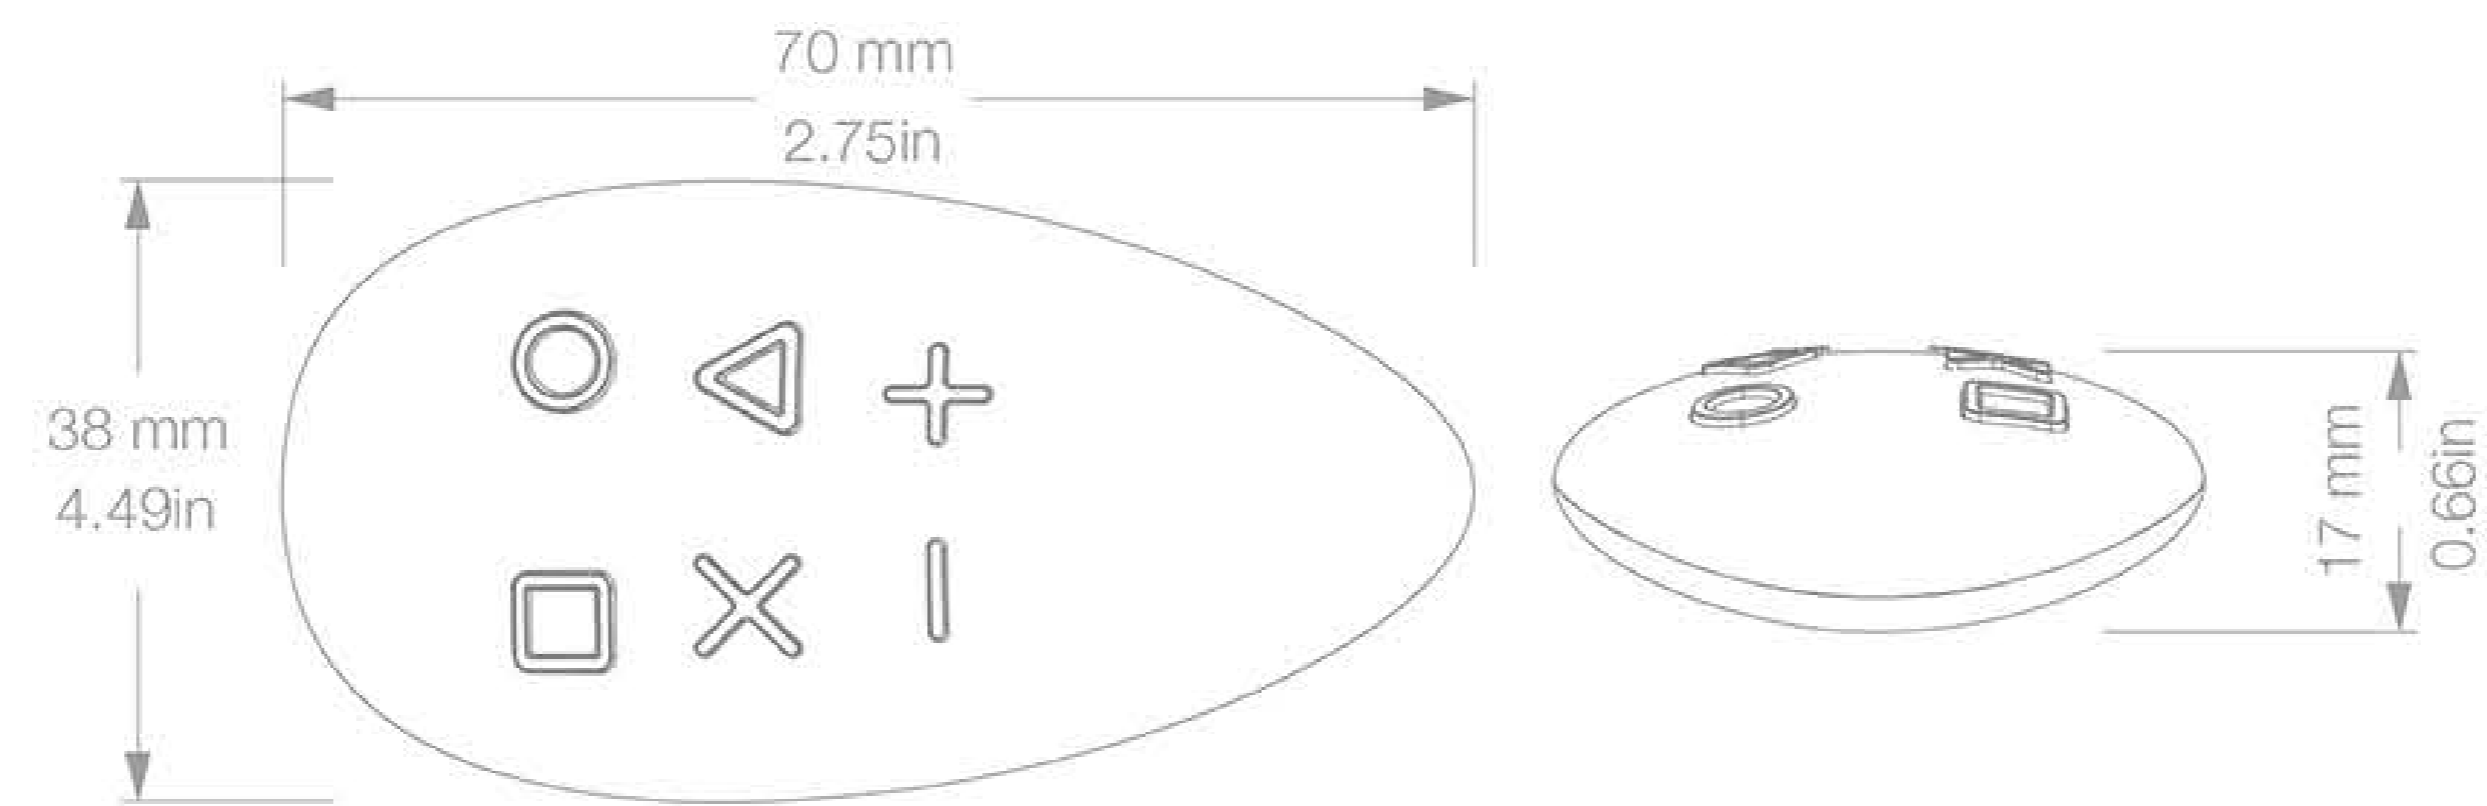

KEYFOB

The remote control
to your home

 **FIBARO**[®]
Home intelligence

IDEALLY DESIGNED

KeyFob was designed with precise attention to detail. Its ergonomic and compact shape allow it to fit perfectly in your hand, and pocket, while raised buttons allow for intuitive clicking.