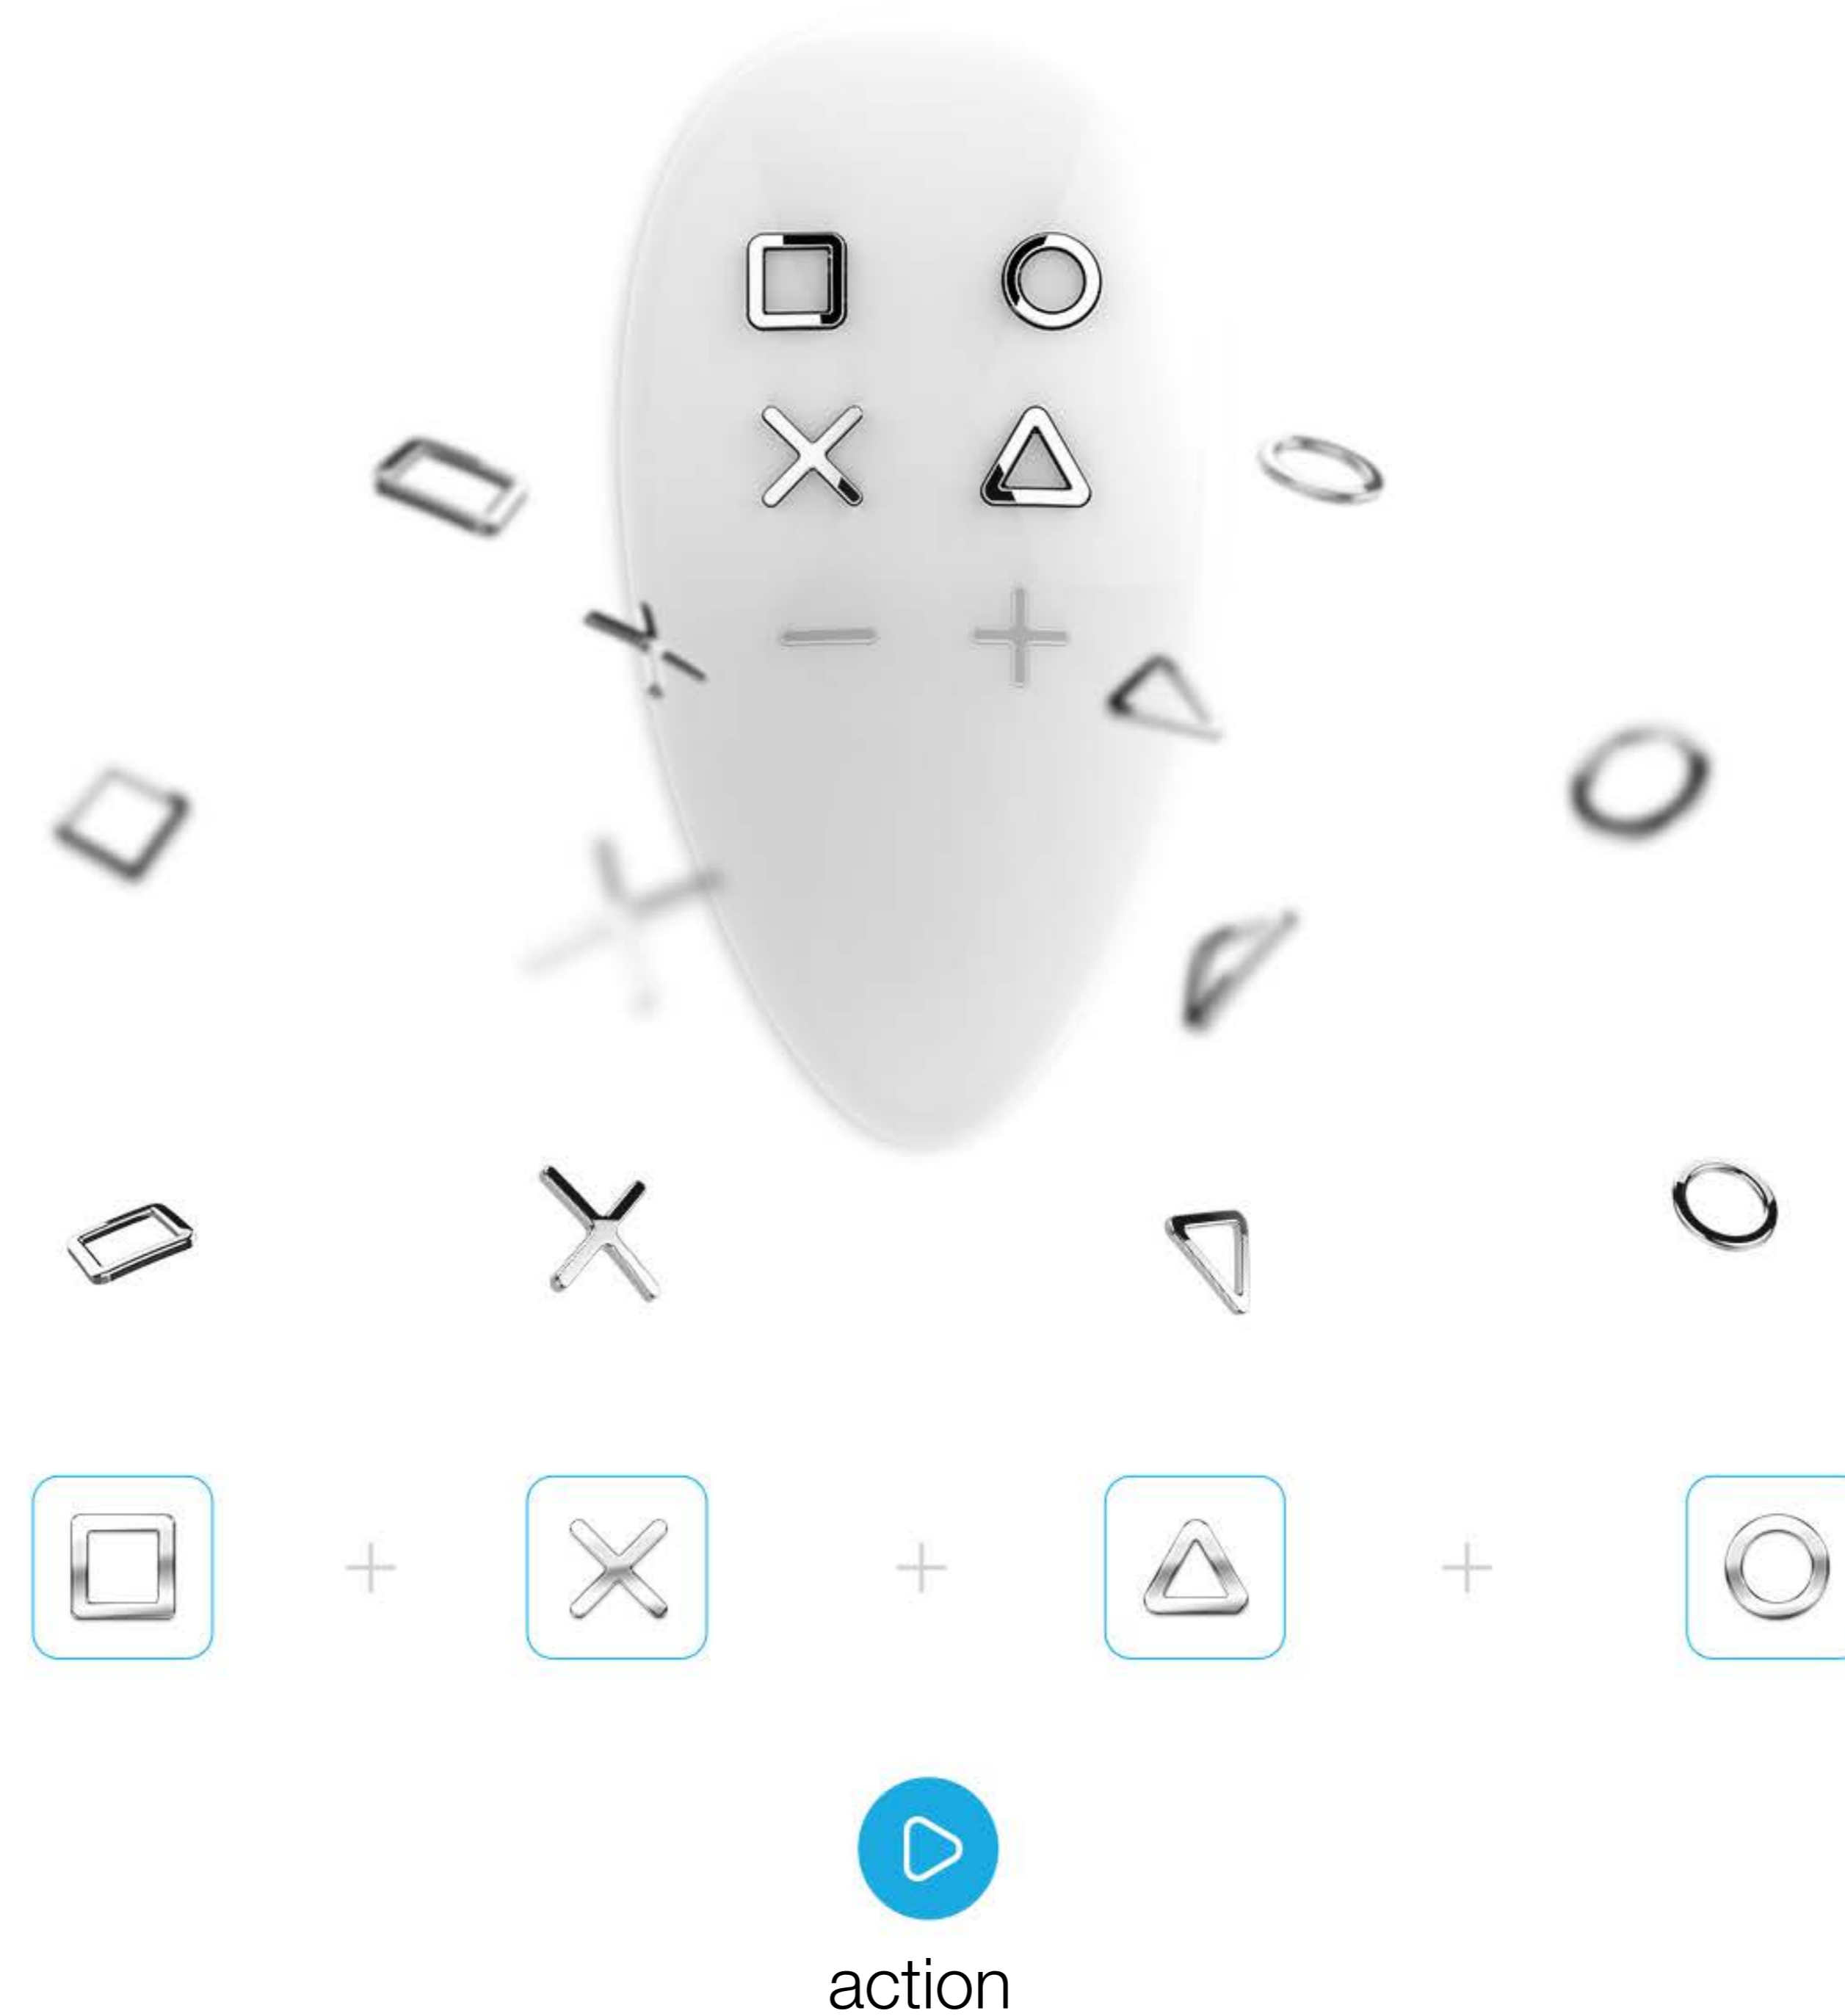

Each button press responds to an option of 1, 2 or 3 clicks and holding a button down. That's a total of up to 24 possibilities.

click

click

click

hold

... AND ADD 6 SEQUENCES

To set up for the six sequences use combination of 2 to 5 buttons. This gives a total of 30 possible actions.

MINDFUL OF SAFETY

KeyFob comes with a fully configurable, automatic pin lock that effectively protects against accidental clicks or unauthorized use.

code PIN

ONE CONTROLS THE WHOLE HOUSE

Control the lights, turn on the music, manage temperature, close the blinds and gates and open the door. Run virtually any KeyFob devices and scenes you desire.