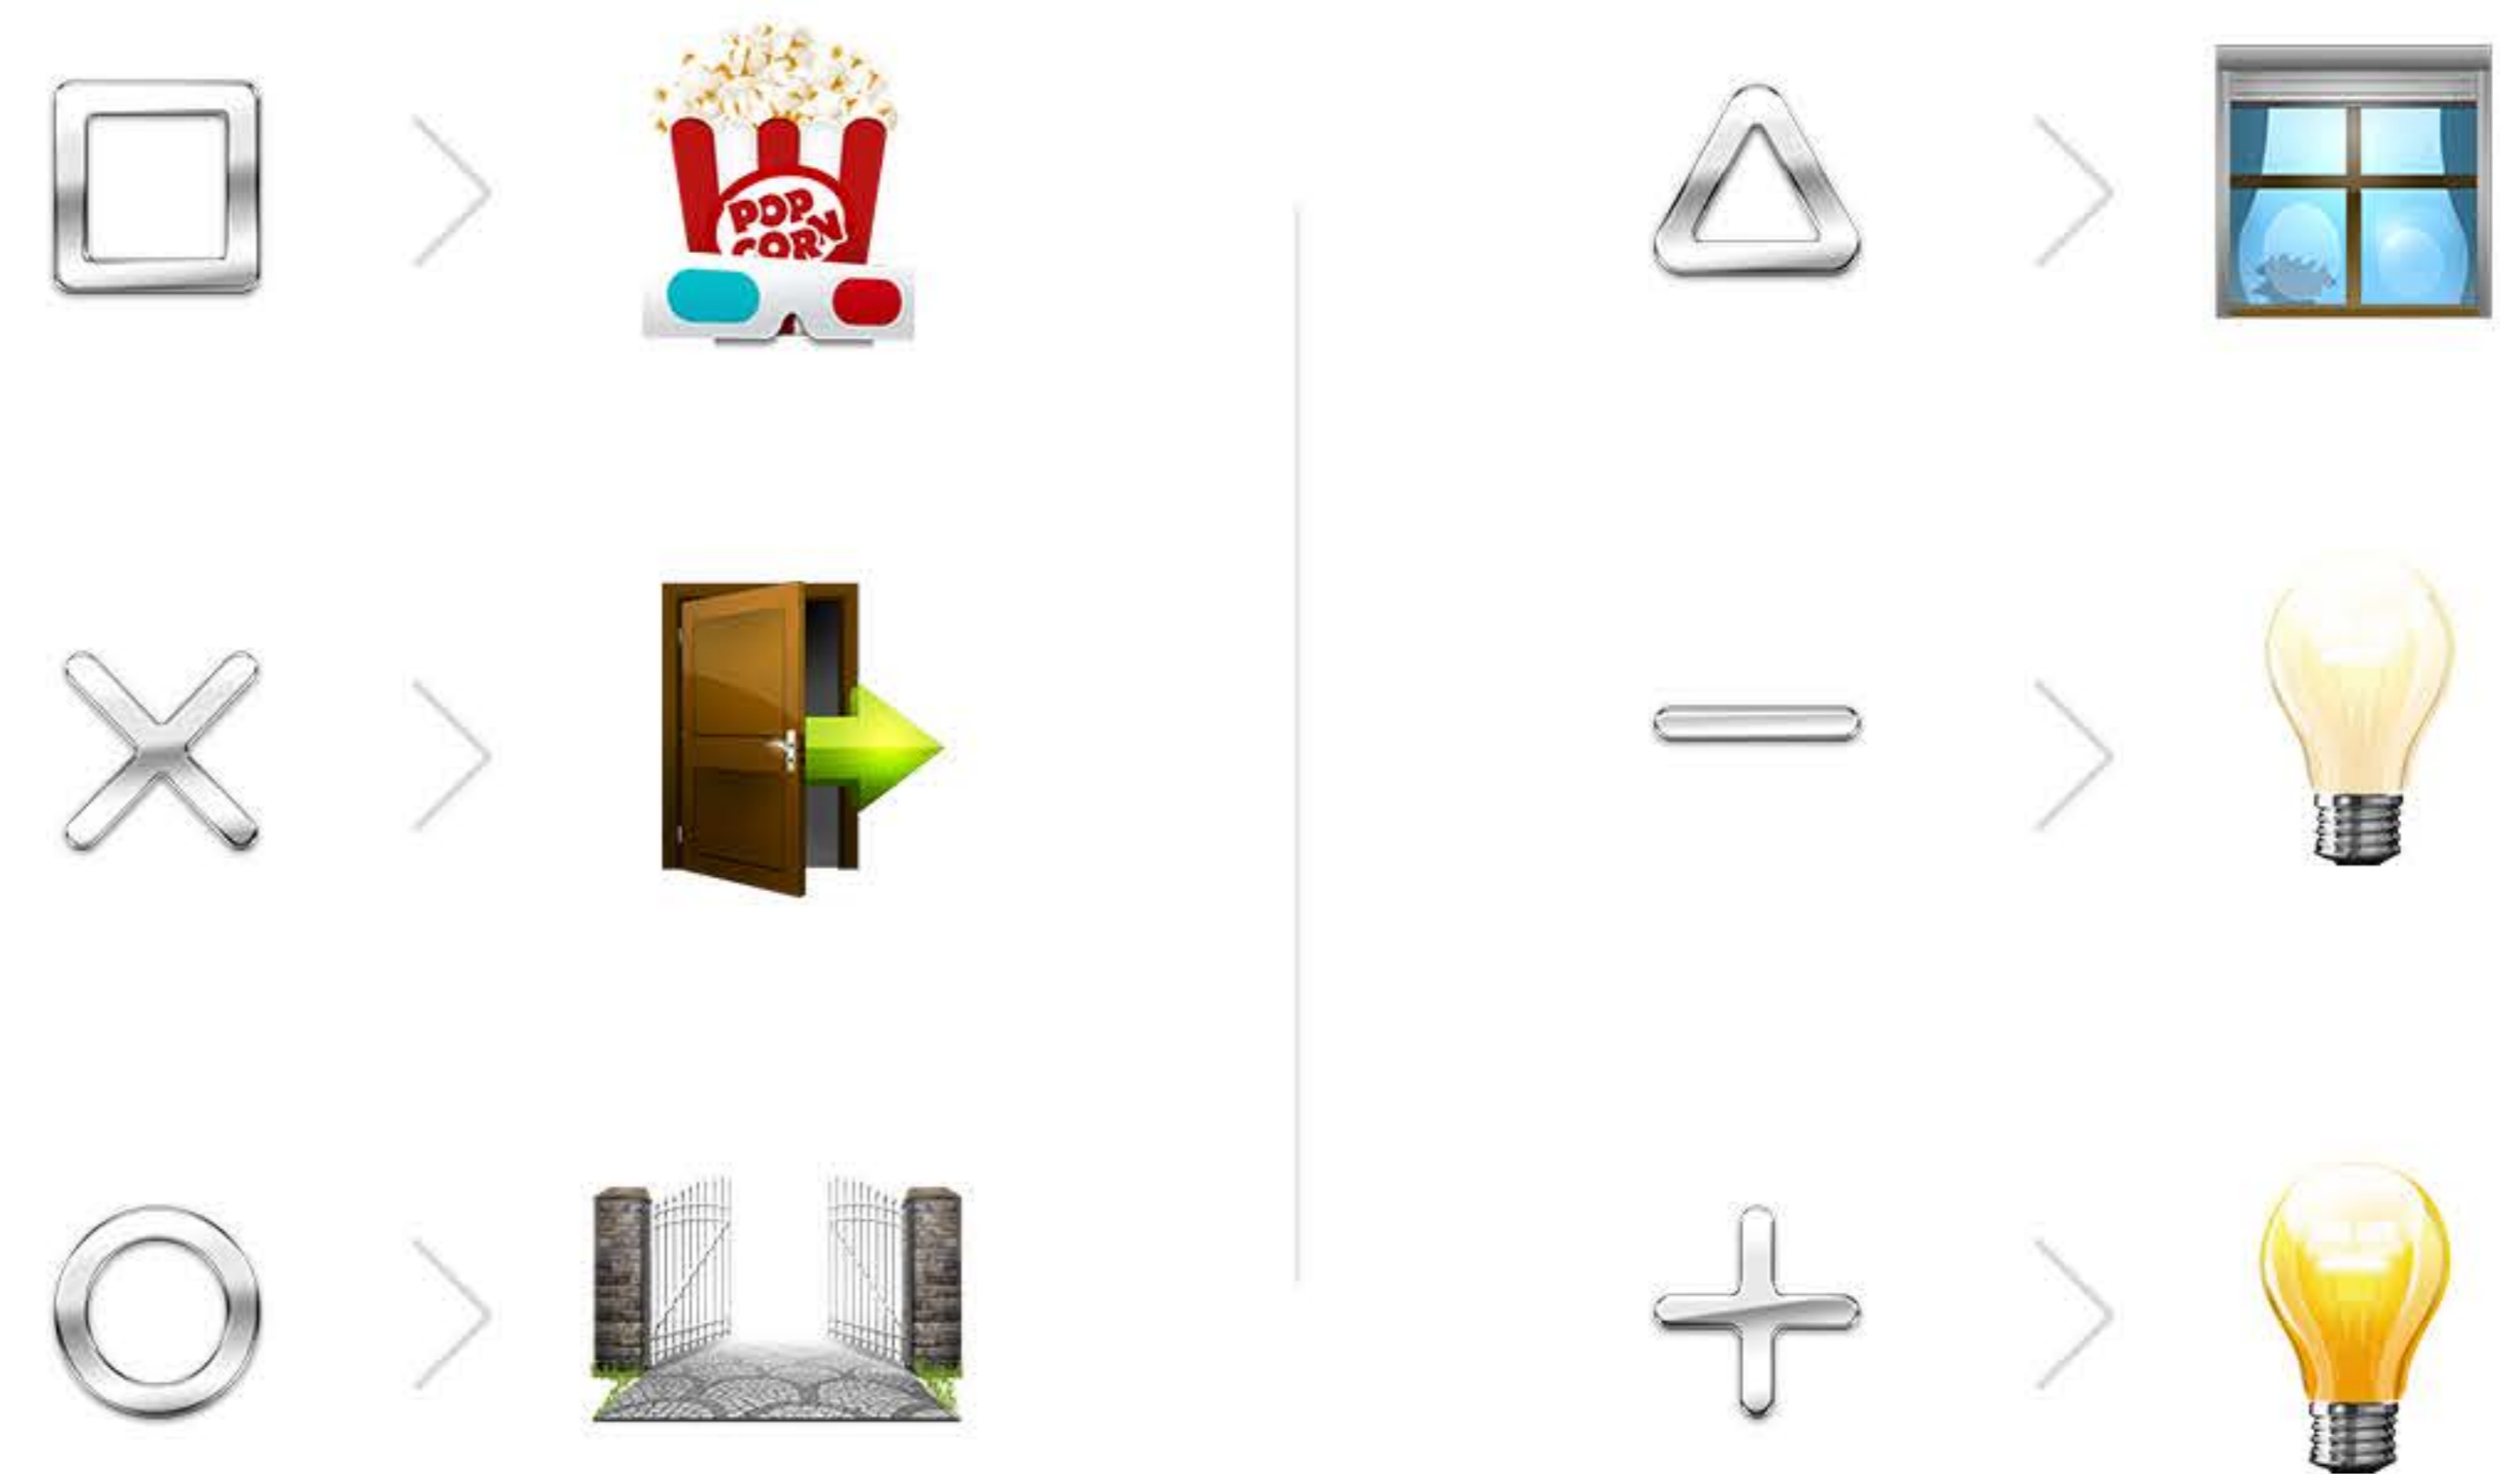

KEYFOB

The remote control
to your home

 **FIBARO**[®]
Home intelligence

IDEALLY DESIGNED

KeyFob was designed with precise attention to detail. Its ergonomic and compact shape allow it to fit perfectly in your hand, and pocket, while raised buttons allow for intuitive clicking.

PERFECTION IN EVERY ELEMENT

KeyFob's modern design is only the first layer of its perfection. Inside the device lies the most advanced electronic technology developed by FIBARO engineers to meet and exceed all possible smart home challenges.

QUICK AND EASY INCLUSION

Adding a device to the system is as intuitive as using it.
Quick-start KeyFob and feel like everything just got a lot easier.

The example configuration of button

TRY 24 COMBINATIONS...