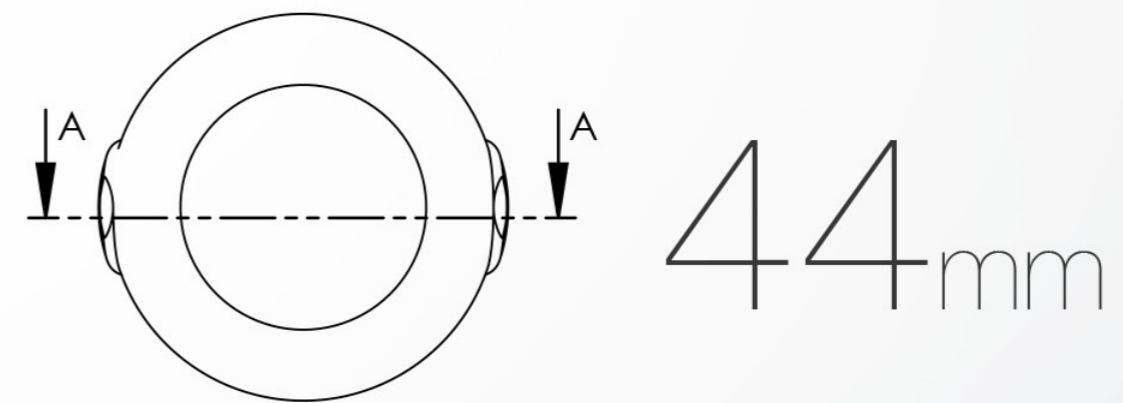

Set the colour and its intensity to your liking and, as soon as you enter a room, you will know what the temperature is there.

21°C
Temperature

17°C
Temperature

29°C
Temperature

Small is beautiful!

The world's most advanced technology has been enclosed in a flawless white casing. With a diameter of less than 44 millimetres, you will love it at first sight!