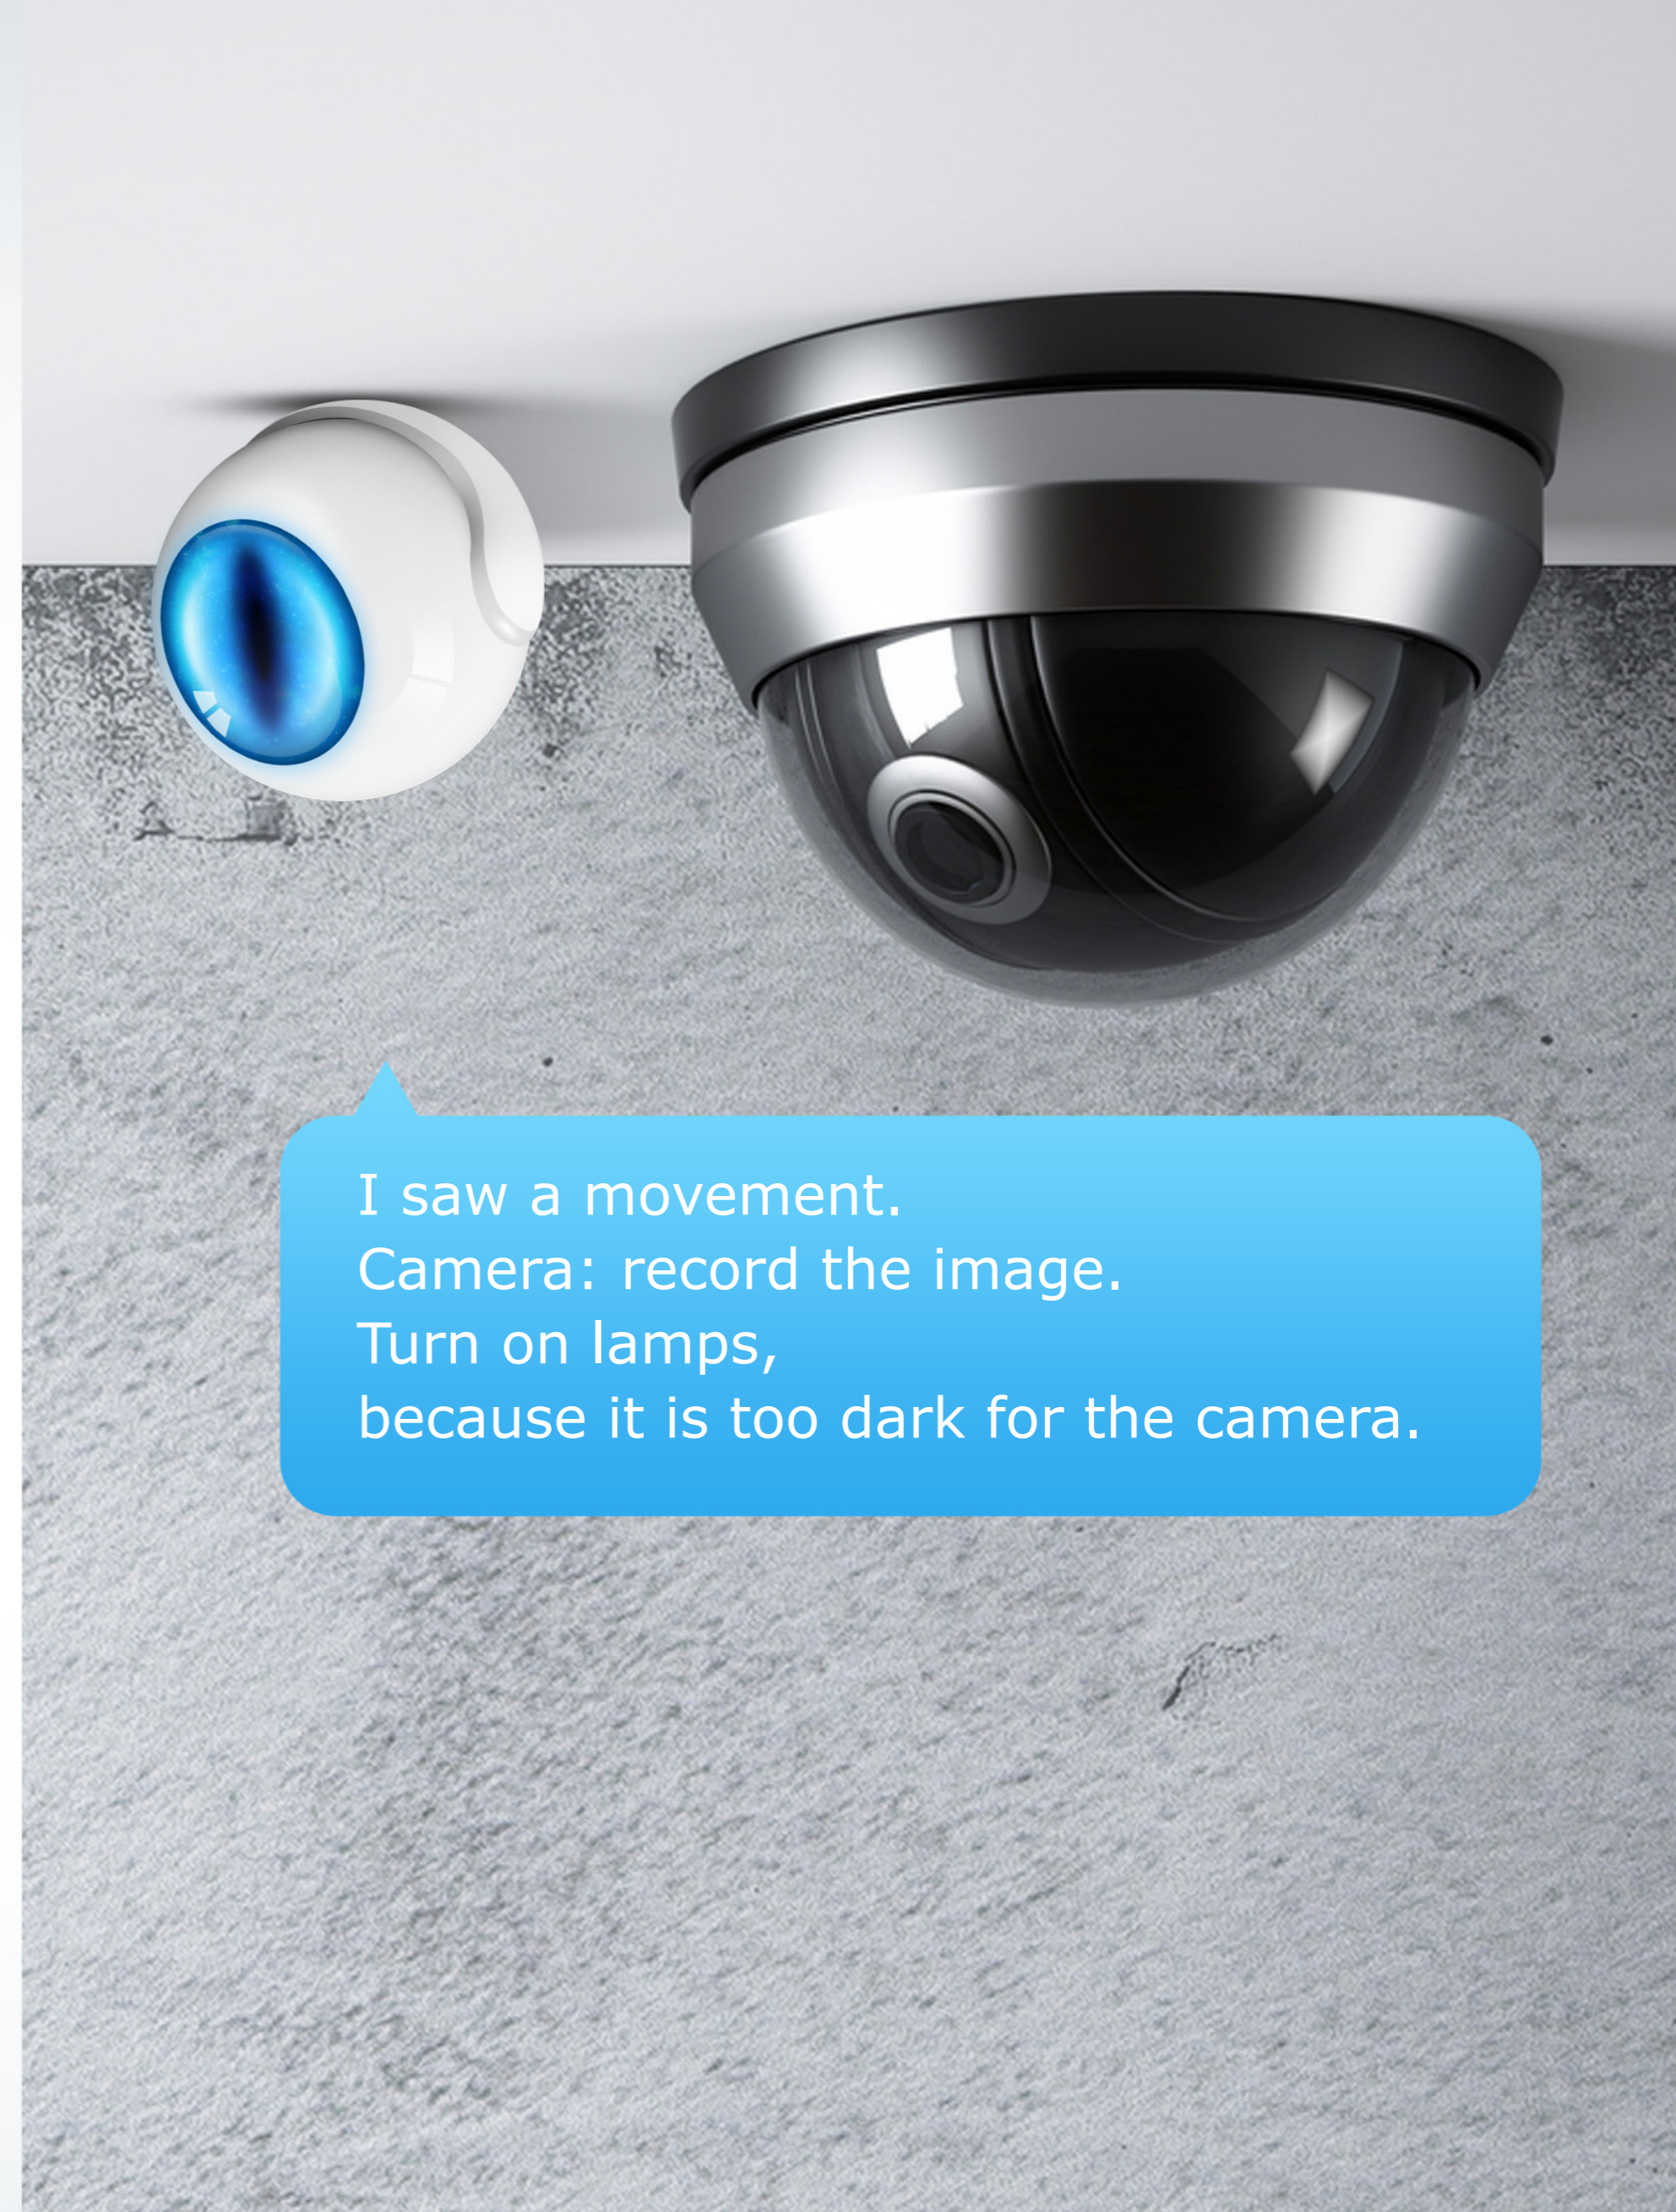

To keep you and your family safe, the FIBARO Motion Sensor has built-in tamper protection. Any attempt to relocate or change the sensor's view angle will trigger the alarm and the system will inform you by sending a message to your mobile devices.

Great cooperation with other devices

The FIBARO Motion Sensor works perfectly in any situation and provides you with endless possibilities when integrated with other devices. In the evening it will tell the system to turn lights on immediately after the motion outside your house is detected. Consequently a camera will be able to transmit clear image to your mobile phone. You can relax, FIBARO System will guard your home.