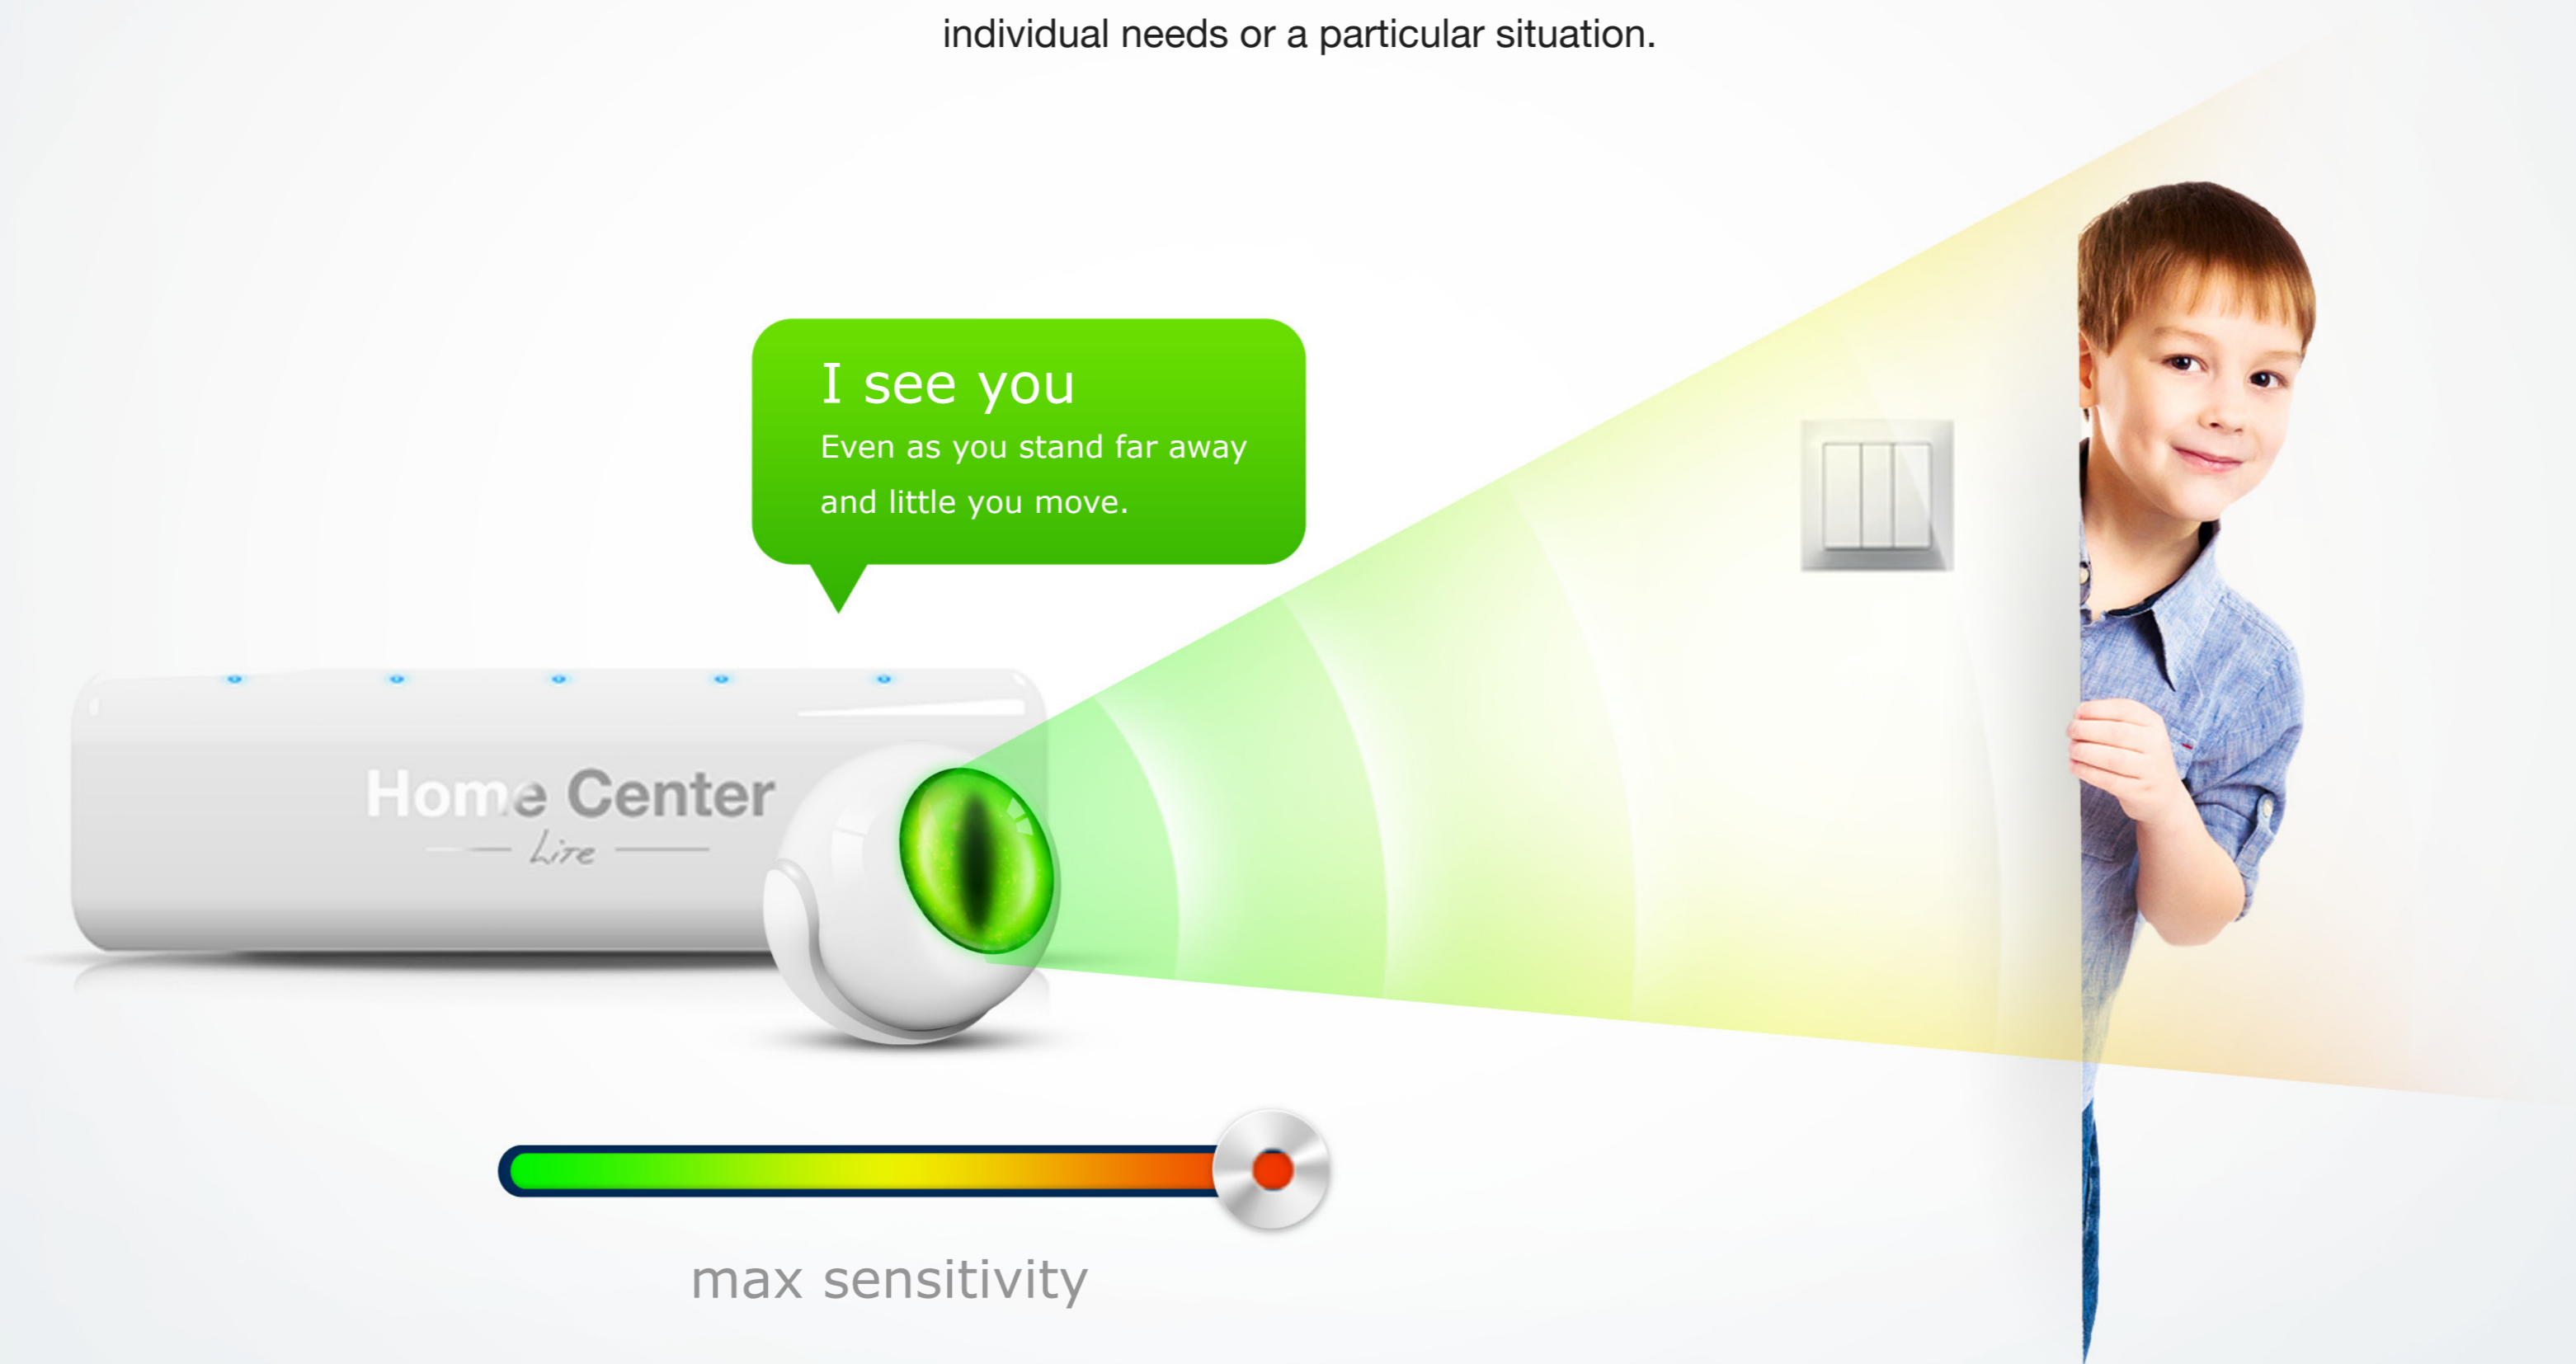

Now you know and see more!

Colour announces motion and temperature

The multicolour LED pupil of the FIBARO Motion Sensor informs family members if it has detected any motion or the current temperature of a room.

Intelligent object recognition

One of the main features of the FIBARO Motion Sensor is its excellent ability to detect even the slightest motion; nothing escapes its attention. Given that all rooms are different, you can also adjust the Motion Sensor's sensitivity to suit its location in the house, your individual needs or a particular situation.

Watch your home and your loved ones

Wondering what's going on at home when you are away? While you are at the office, or on a business trip, the FIBARO Motion Sensor will watch your home and protect your loved ones. In addition, the FIBARO Motion Sensor monitors how much time someone spends in a room. So you will be informed when your kids spend most of their time watching TV in the living-room instead of doing their homework in their rooms, and then you will be able to turn the TV off remotely.

Count the guests

After installing FIBARO Motion Sensors on both sides of the entrance to your home, you will always know how many people entered or left your house, or a given room. No need to worry about a teenager being home alone. The FIBARO Motion Sensor will tell you what time he or she went out, came back home, or how many visitors he or she had.