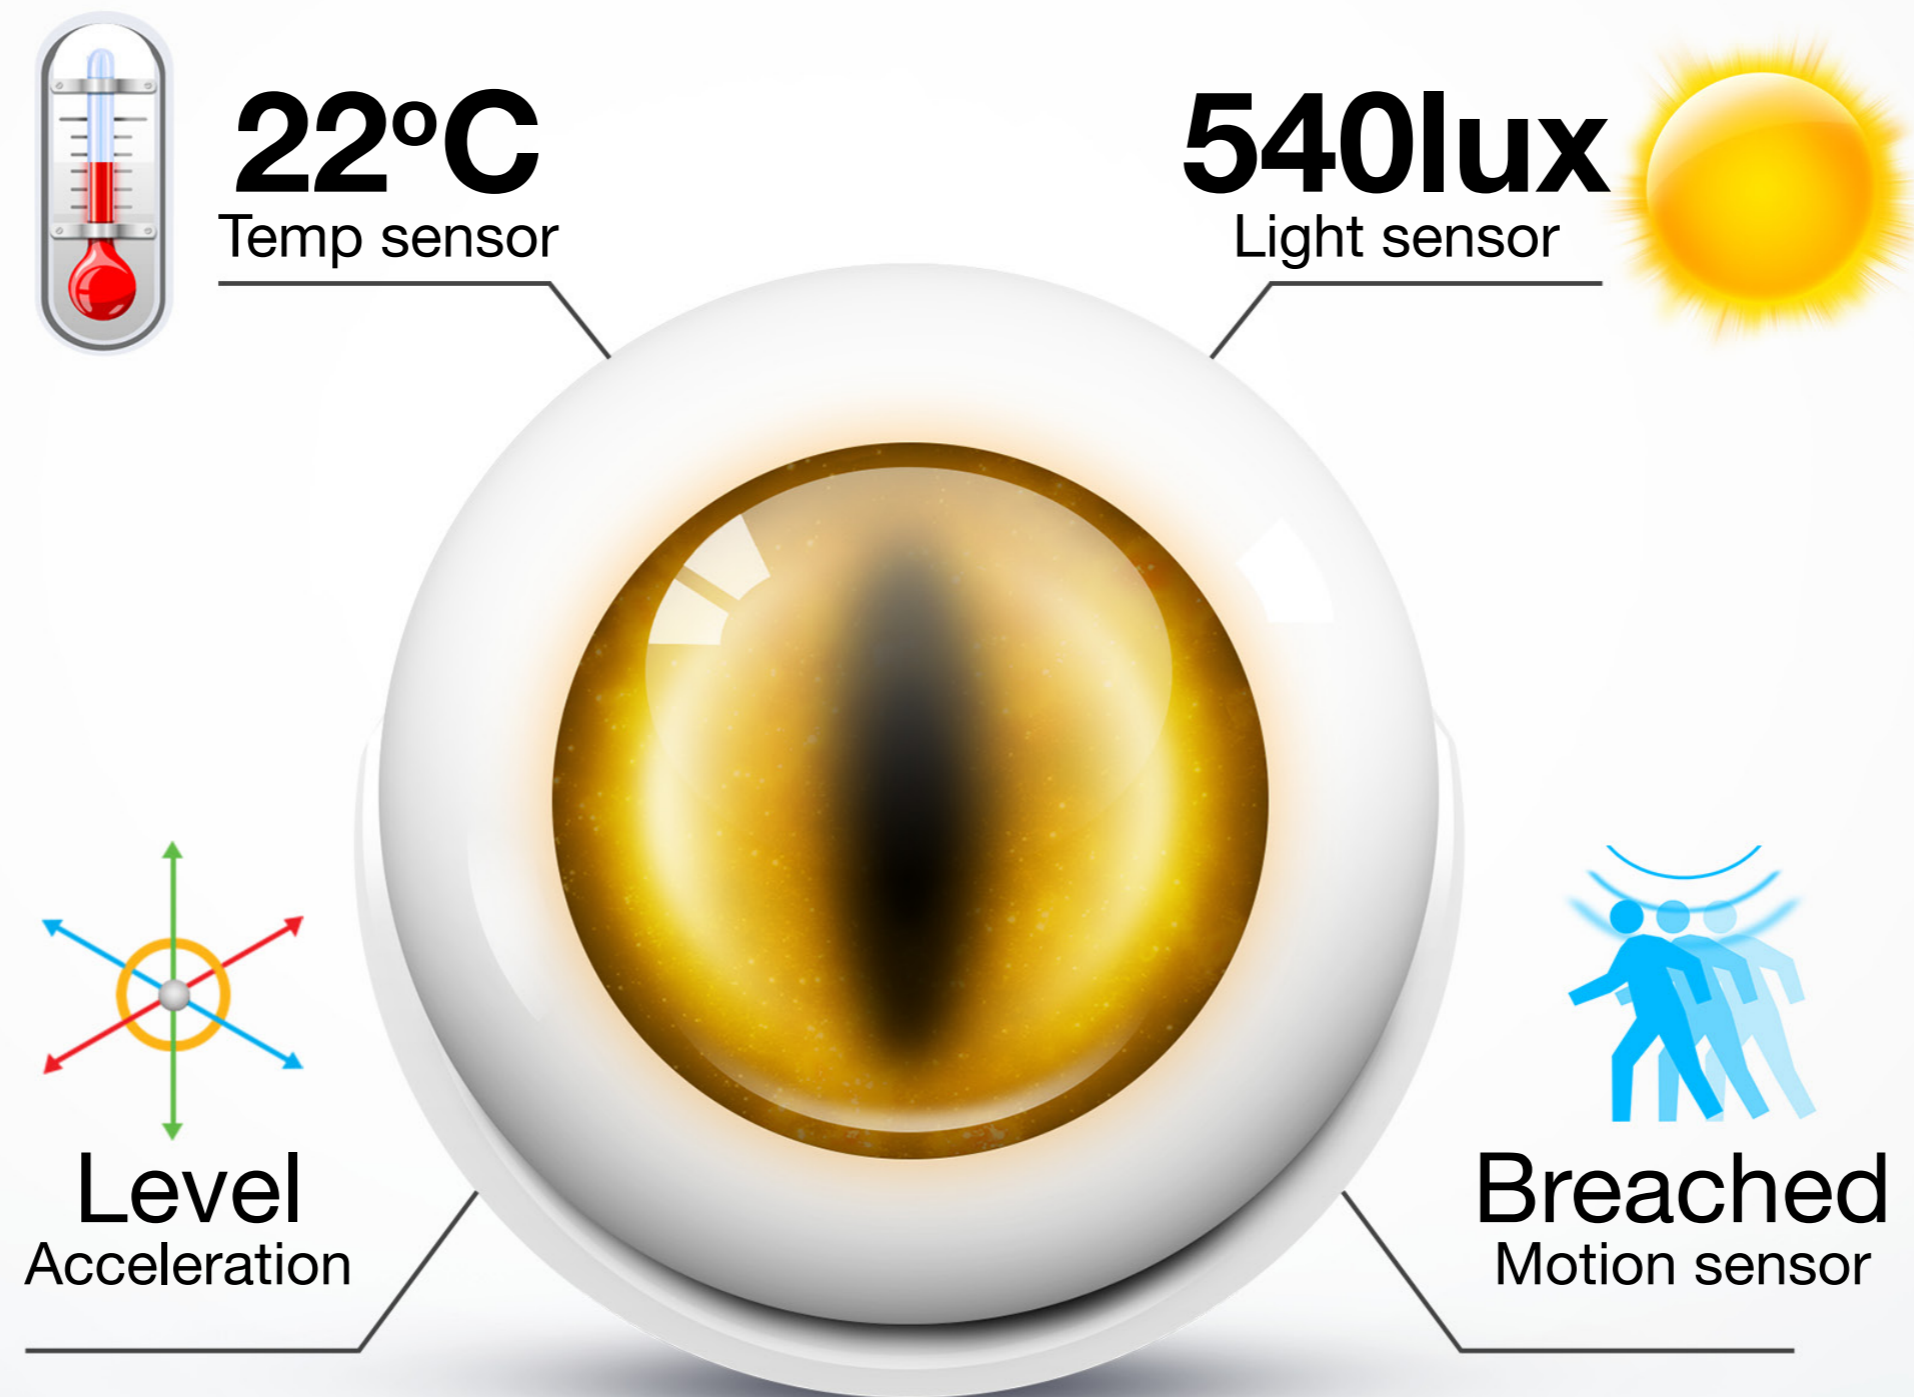

Motion Sensor

Keep an eye on your home

Inspired by nature

Beauty comes from nature, advanced technology from people. FIBARO extracts the essence of both and creates perfection. In conjunction with the immutable laws of architecture and the latest technology, the FIBARO Motion Sensor was created – your eye on the home. Inspired by the beliefs of the ancient Egyptians, we have designed the world's smallest, wireless motion sensor and shaped it like a cat's eye.

For centuries the cat symbolized a guardian of people and the home. Additionally, it is known as a predator with excellent eyesight, above average hearing and exceptional vigilance. The FIBARO Motion Sensor is as sharp as a cat's eye; it sees wider and farther so it can notice what you are unable to see. It has a wide field of view, long range and is incredibly vigilant. Not only will it make your life more comfortable, but it will also make you feel safer.

**Larger area
motion detection**

Multisensor

In taking up the challenge of innovation, we have developed an intelligent work of art that combines four useful functions to give you MORE. This tiny device, apart from detecting movement, measures the current ambient temperature, intensity of light and vibrations thanks to its built-in accelerometer. The FIBARO Motion Sensor expands the comfort of your reality. Create custom scenarios, so you can forget about nasty situations and enjoy the luxury of safety - its watchful eye will detect any intrusion or attempted sabotage, fire or other threats.

Now you know and see more!

Colour announces motion and temperature

The multicolour LED pupil of the FIBARO Motion Sensor informs family members if it has detected any motion or the current temperature of a room.