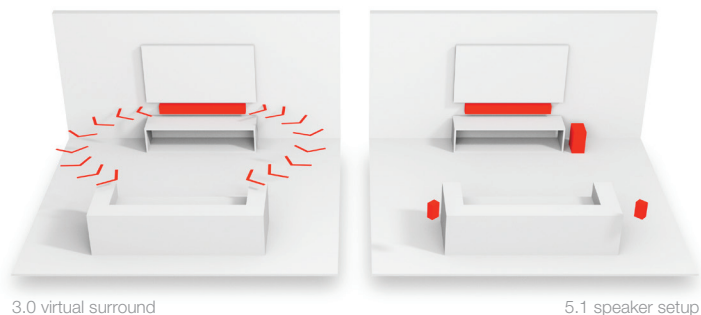

HEOS BAR

BREAKING THE SOUND BARRIERS.

Experience thrilling HD home cinema and sensational music streaming. Break the sound barriers and get the room filling sound your TV deserves. The HEOS Bar delivers exceptional performance and upgrades the sound on even the largest of TV screens. HEOS integration allows you to enjoy all your music wirelessly.

3.0 virtual surround

5.1 speaker setup

FULLY WIRELESS SURROUND SOUND.

HEOS Bar is a real 3-channel soundbar with a dedicated center speaker. You will be stunned by the virtual surround effects and the clarity of dialogues. If you add a HEOS Subwoofer and two HEOS speakers as rear channels, you can even create a cinematic 5.1 surround setup, totally wireless.

READY FOR 4K ULTRA HD.

The HEOS Bar is future-proof with the latest HDMI standards. Four HDMI 2.0a/HDCP 2.2 inputs make sure that you can enjoy your movies in 4K Ultra HD. In case your TV has limited 4K switching capabilities, connect your 4K sources directly to the bar. For the best multi-channel sound, the HEOS Bar offers class-leading audio format support with Dolby TrueHD and DTS-HD Master Audio.

Main functions ready at hand with the included remote control.

PERFECT SOUND MADE SIMPLE.

Have it all at your fingertips with the intuitive HEOS App. Setup and operation are easy. Simply connect your HEOS Bar to your TV with a single HDMI 4K compatible cable with Audio Return Channel (ARC). Within minutes, the soundbar is ready to perform. Control all your sound via the app, or command the HEOS AVR with the included HEOS remote control or your TV remote. Listen to your personal music collection throughout the whole HEOS ecosystem, even in high-resolution.